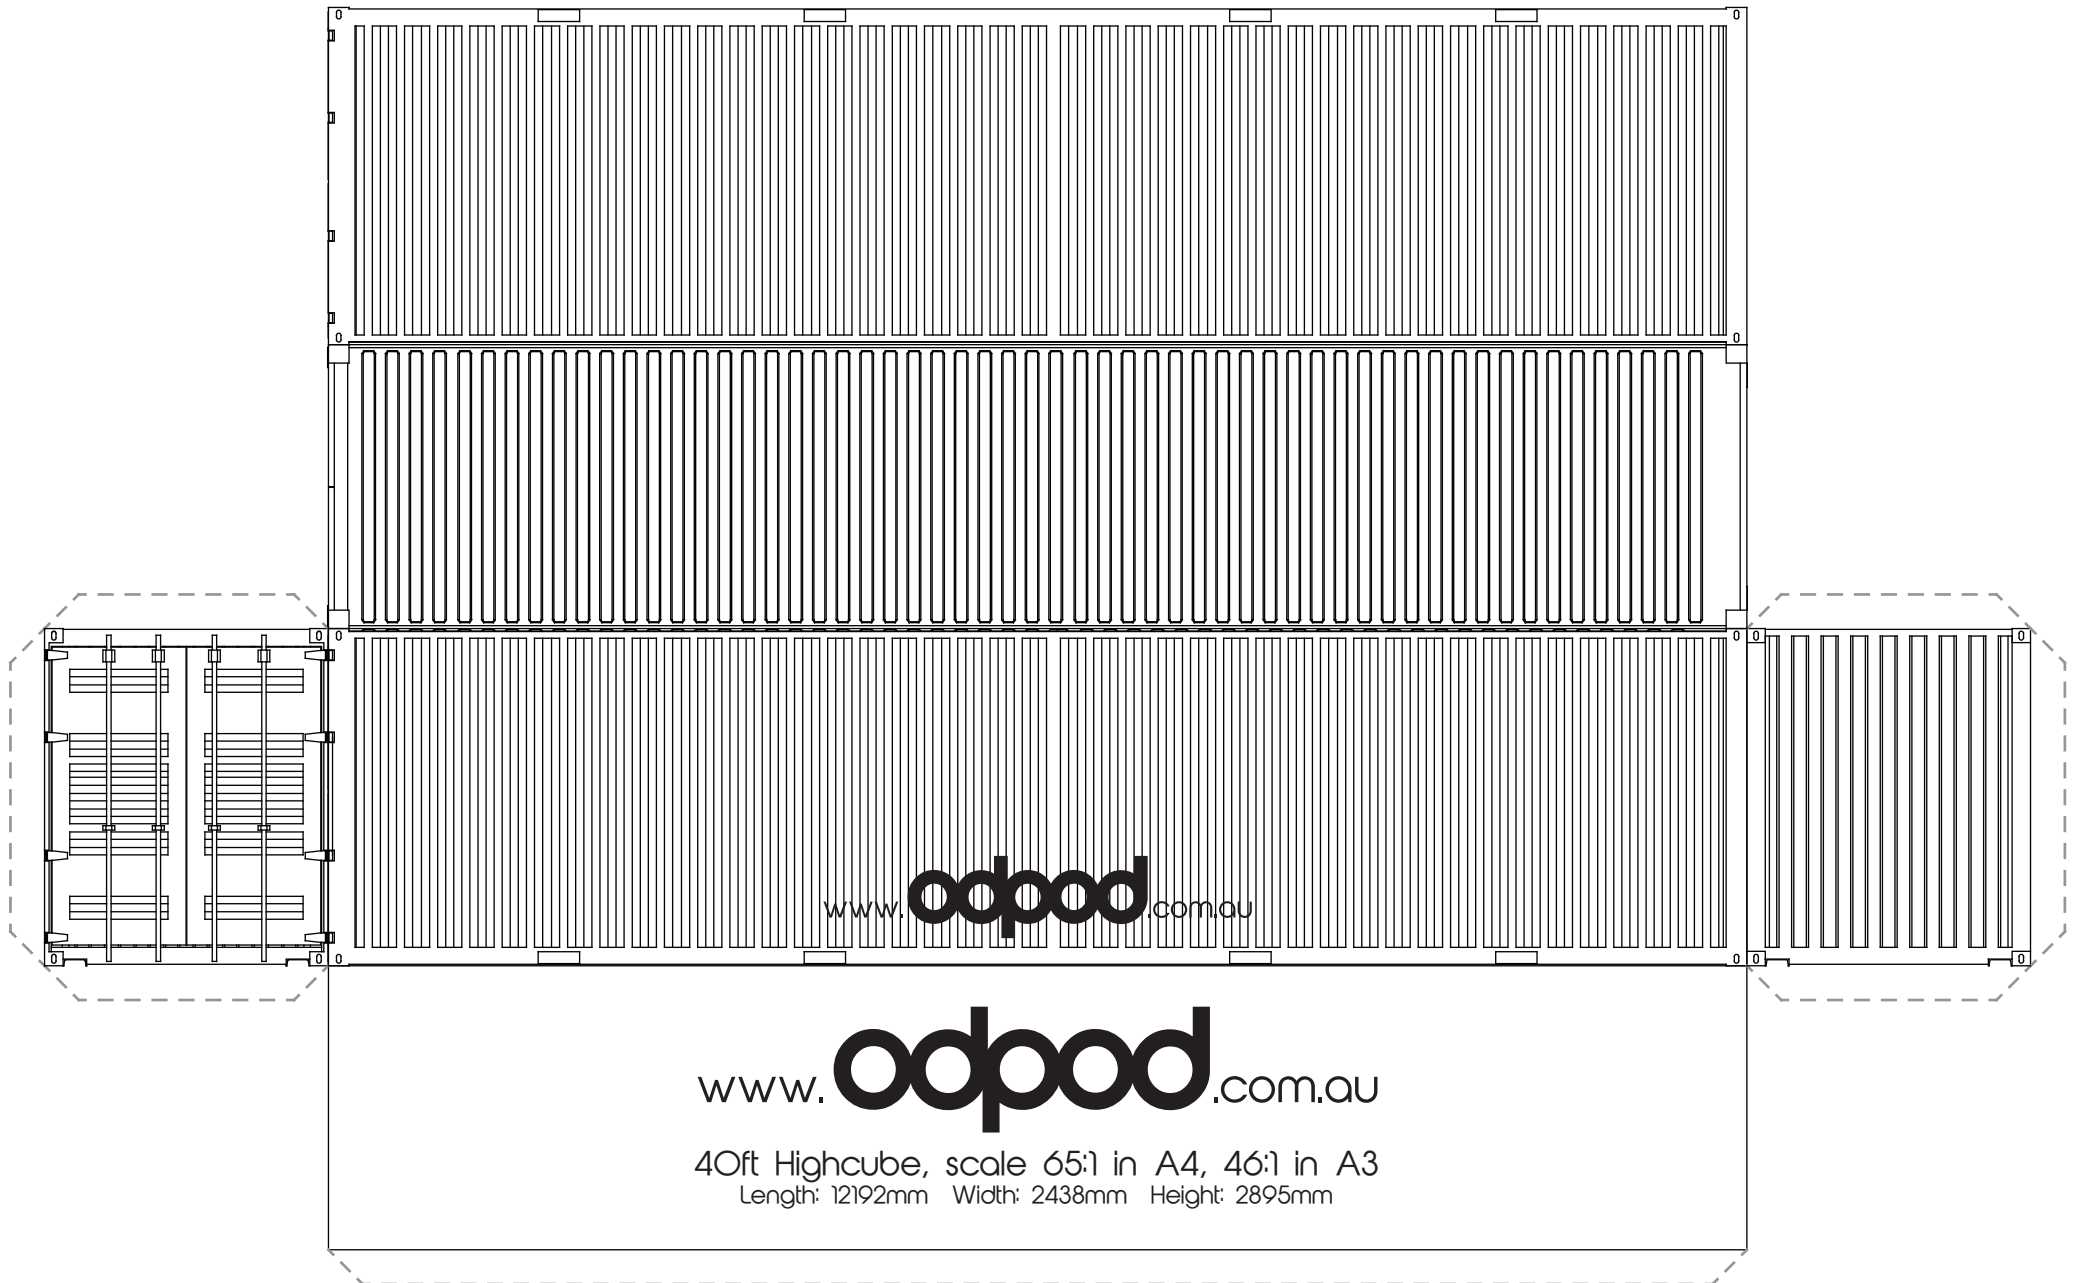

# 3d Maker: 40ft Highcube

Length: 12192mm Width: 2438mm Height: 2895mm

www.**odpod**.com.au

# 3d Maker: 20ft Highcube

Length: 6058mm Width: 2438mm Height: 2895mm

www.**odpod**.com.au