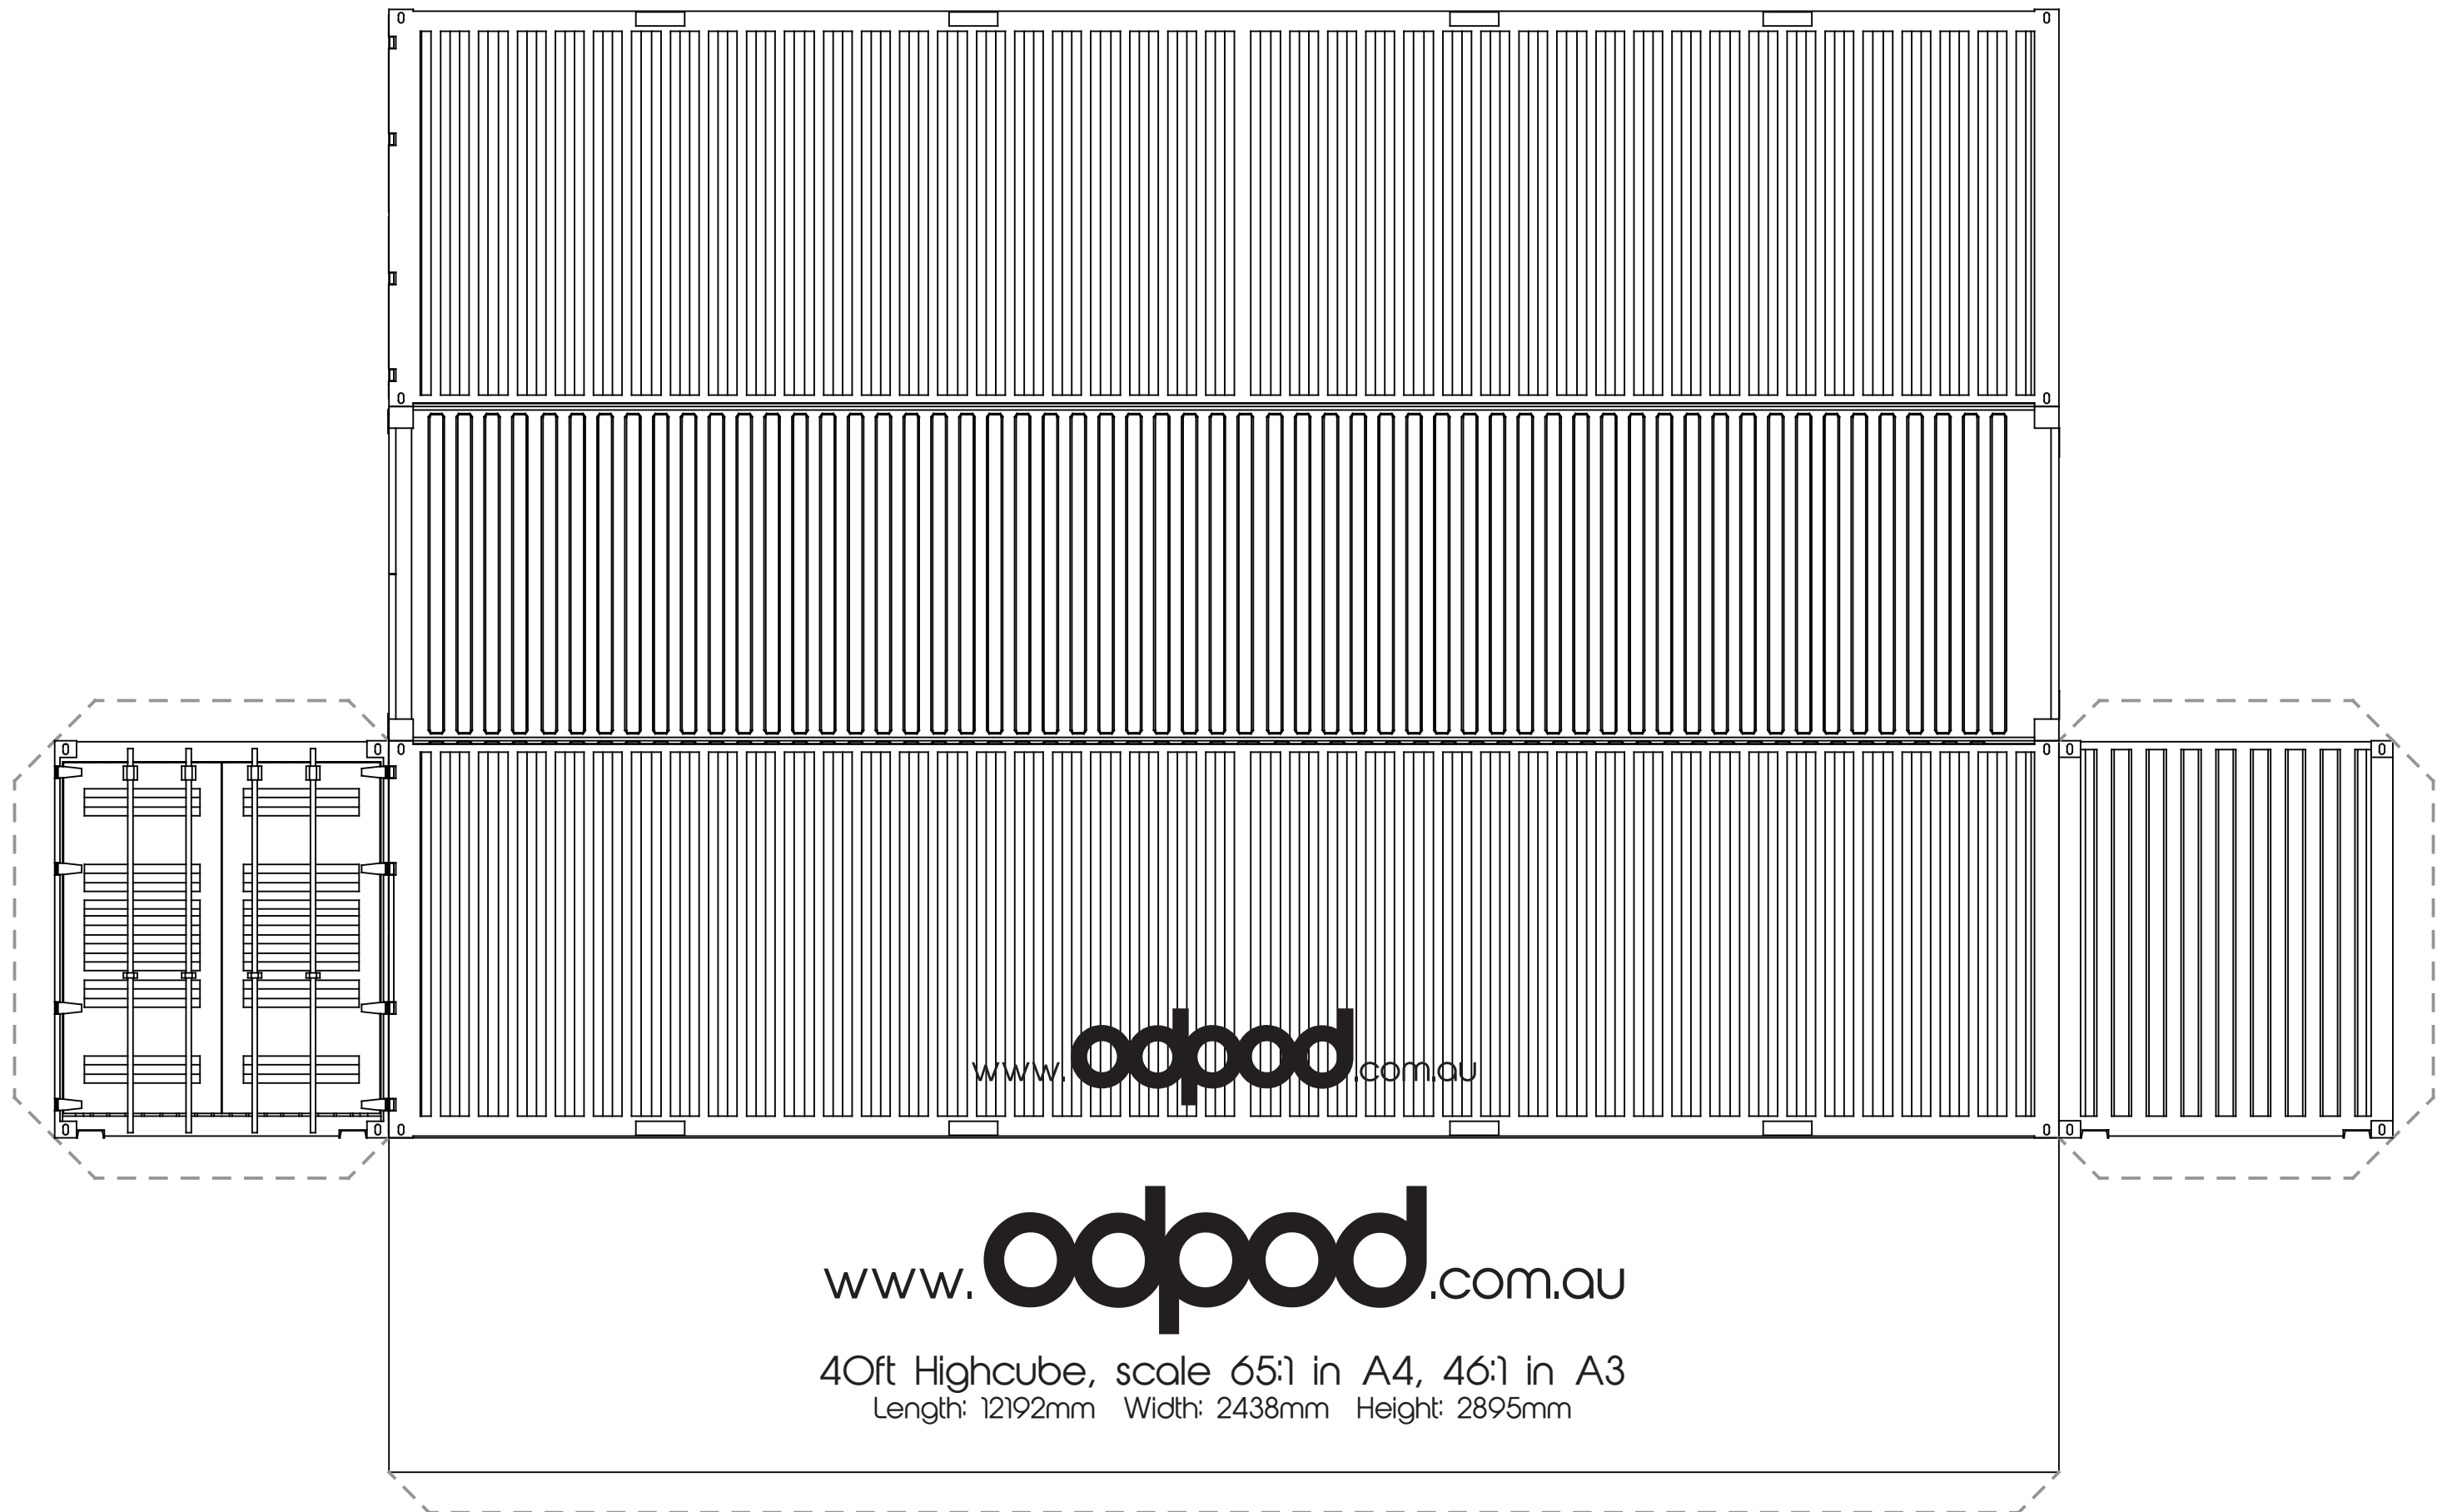

3d Maker: 40ft Highcube

Length: 12192mm Width: 2438mm Height: 2895mm

www.**odpod**.com.au

3d Maker: 20ft Highcube

Length: 6058mm Width: 2438mm Height: 2895mm

www.**odpod**.com.au